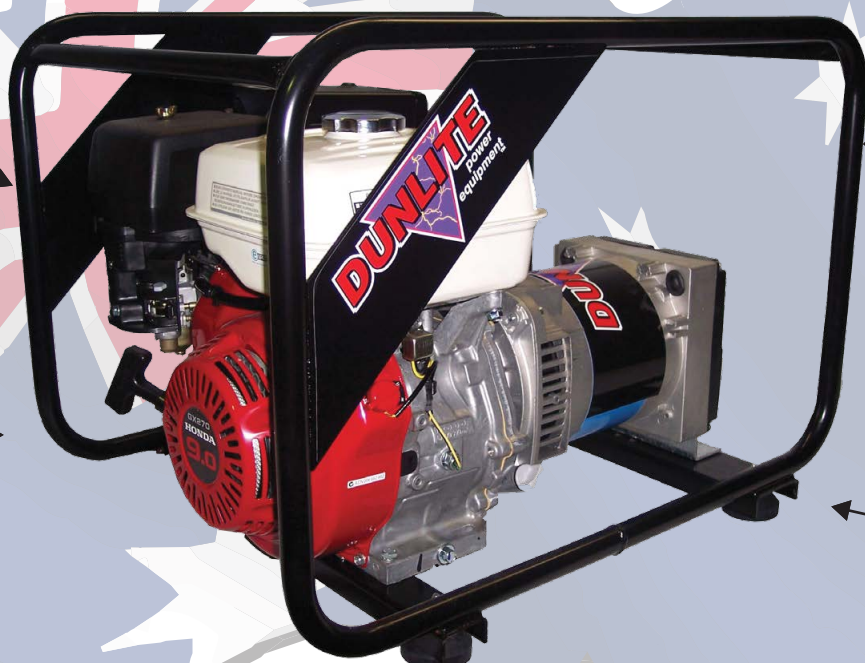

Honda Powered 4.4 kVA Dunlite Generator

This small generator is a real powerhouse, small and light enough to make it easy to maneuver with optional wheel kits available. And powerful enough to run all your small power tools with ease!

FEATURES INCLUDE:

Strong Heavy Duty Frame

730x545x545 LxWxH

Reliable Honda GX270 Engine

Low Oil Level Warning

NSM Brushless Alternator

4.4kVA Honda
Model: DGUH3.5S-2

MODEL	DGUH3.5S-2
POWER RATING	4.4 kVA @ 0.8 pf
CONTINUOUS OUTPUT	3500 W
ENGINE	Honda GX270
STARTING SYSTEM	Recoil
FUEL TANK	5.3 Litre
OPERATION HOURS	3 hr @ 80% Load
FUEL TYPE	Petrol
DRY WEIGHT	60 kg
DIMEN. LxWxH	730 x 545 x 545 mm
NOISE LEVEL	67 dBA @ 7m