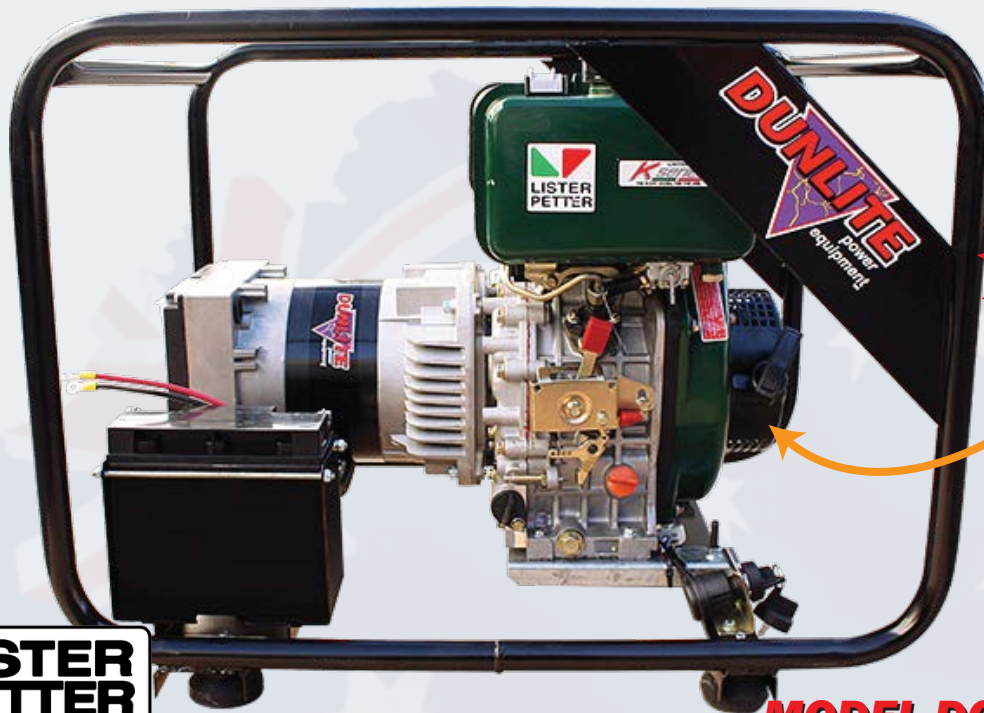

SAFE . RELIABLE . RENOWNED

The Lister powered 4.4kVA diesel generator is hard working , long lasting and won't let you down. You can't go past the Dunlite Lister diesel genset for all your generating needs.

**LISTER
ENGINE**

MODEL DGULD4.4ES-2

SPECIFICATIONS

Rating:	4.4kVA
Continuous Output:	3500W
Engine Model:	K164E
Fuel Tank:	5 Litres
Approx Run Time:	3hrs @ 80%
Dimensions (LxWxH):	735x545x525
Weight:	90kg

FEATURES

- **Roll over frame**
- **Electric start**
- **Battery included**
- **15 Amp double GPO outlets**
- **Diesel fuel**
- **Single Phase**
- **Will run electronic power tools**

Specifications and product availability subject to variation without notice.